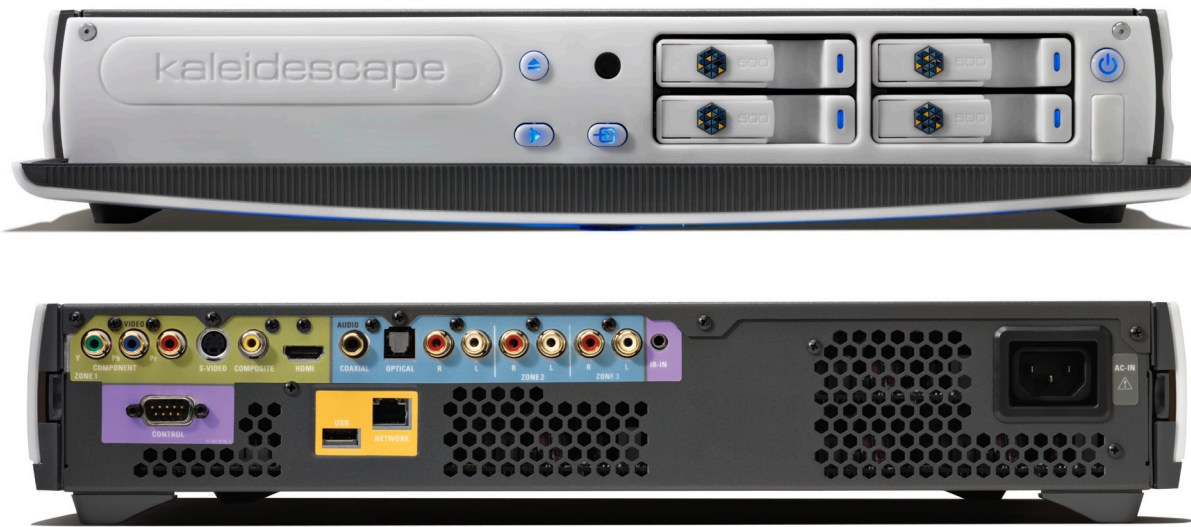

KSYSTEM-120 Specifications

Capacity

- One 500 GB Mini Disk Cartridge for data protection (RAID-K parity)
- Each additional 500 GB Mini Disk Cartridge stores 75 DVDs or 825 CDs
- Expandable to four (4) Mini Disk Cartridges for a maximum of 1.5 terabytes (225 DVDs)
- More Mini Systems and servers can be added to store thousands of DVDs and CDs in one library

Playback Zones

- One movie zone (Zone 1)
- Two music zones (Zones 2 and 3)
- Movie zone may be used for music playback

Bandwidth Capacity

- 15 additional simultaneous independent video or audio zones
- 4 simultaneous imports

Video Processing

- Sigma Designs (Gennum) VXP video processor chip
- Content-aware video processing
- 10-bit 4:4:4 color processing
- Motion adaptive deinterlacing and reverse 3:2:2:2 pulldown
- Selectable level of detail enhancement
- Option to automatically detect and stretch 4:3 format movies
- Option to automatically detect and zoom letterboxed 4:3 format movies

Video Outputs

- HDMI™ v1.3
- Component YPbPr (RCA)
- S-Video
- Composite (RCA)

Video Output Formats

- High-definition 720p, 1080i and 1080p at 50 Hz and 60 Hz
- NTSC 480i, 480p
- PAL 576i, 576p
- Best resolution selected automatically through an HDMI connection

Audio Outputs

Zone 1

- HDMI
- Digital coaxial (RCA)
- Digital optical (TosLink)
- Analog stereo (RCA)

Zones 2 and 3

- Analog stereo (RCA)

Supported Audio Formats

Zone 1

- Dolby® Digital
- DTS
- MPEG Audio
- PCM

Zones 2 and 3

- PCM

Disc Media

- CD Audio, CD-R, CD-RW, DVD, DVD-R, DVD-RW, DVD+R, DVD+RW, DualDisc

Buttons

- Power
- Eject disc
- Play disc
- Import disc

Control Connections

- 100/1000Base-T Ethernet (RJ45)
- RS-232 (DB-9 male)
- Front-facing IR receiver
- Rear IR input (1/8" mini jack)

Dimensions

- 17.75 in. x 3.25 in. x 17.25 in. (W x H x D)
  (45.1 cm x 8.3 cm x 43.8 cm) with side panels
  - 16.0 in. (40.6 cm) wide without side panels
  - 3.5 in. (8.9 cm) high with rack-mount kit
  (2 rack units)

Weight

- 17.1 pounds (7.76 kg) with no Mini Disk Cartridges installed
- 21.5 pounds (9.75 kg) with four (4) Mini Disk Cartridges installed

Power

- 100-240 V, 50-60 Hz universal input
- 85 W typical power consumption with four (4) Mini Disk Cartridges (90 W max)

Environmental

- Operating: 41 to 95°F (5 to 35°C)
- Storage: -4 to 140°F (-20 to 60°C)
- Relative humidity: 5% to 90% non-condensing
- 300 BTU/hr (90 Watts) heat output (max)
- 15 CFM (26 m³/hr) airflow (min)
- Maximum operating altitude 10,000 ft (3000 m)

Certifications

- FCC Class B
- CSA (IEC 60950-1:2001, CSA 60950-1-03)
- CE
- RoHS compliant
- Dolby
- HDMI

kaleidescape

www.kaleidescape.com

© 2009-2010 Kaleidescape, Inc. All rights reserved. Kaleidescape and the Kaleidescape logo are trademarks of Kaleidescape, Inc.; they are registered in the United States and certain other jurisdictions. HDMI and High-Definition Multimedia Interface are trademarks of HDMI Licensing LLC. Other trademarks and trade names are owned by third parties and may be registered in some jurisdictions.

Kaleidescape Part No. 111-0007-00 Rev. 4