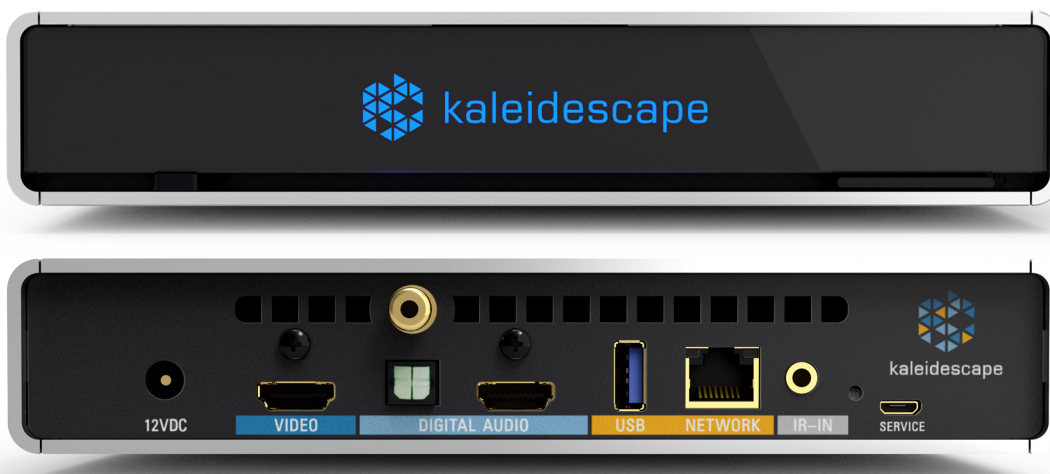

DIMENSIONS

- 7.87in × 1.52in × 10.0in (W × H × D)
  (20.0cm × 3.9cm × 25.4cm)

WEIGHT

- 4.2lb (1.91kg)

POWER

- Max consumption: 20W
- Typical: 17W
- High power standby: 12W
- Low power standby: 0.50W
- External power adapter: 100-240VAC to 12VDC @ 5A, 60W with detachable line cord

NETWORK

- Gigabit Ethernet (1000 Base-T)

OTHER CONNECTION

- USB 3.0 (reserved)

CONTROL

- Ethernet control from Crestron, AMX, Control4, Savant, the Kaleidescape App for iPad, and other apps & control systems
- Front-panel IR receiver window
- IR input (1/8in mini plug)

ENVIRONMENT

- Operating temperature: 41 to 95°F (5 to 35°C)
- Storage temperature: -4 to 140°F (-20 to 60°C)
- Relative humidity: 20 to 80% (operation) 5 to 90% (storage)
- Maximum operating altitude: 10,000ft (3,048m)
- Heat output: 69 BTU/hr (20W) max
- Airflow: 3.5 CFM (6 m³/hr) max

VENTILATION

- Minimum 1in (2.5cm) space at the front
- Minimum 2in (5cm) space at the rear

MOUNTS (sold separately)

- Rack shelf with faceplates is available for mounting 1 or 2 (centered or side-by-side) Strato C players in a 19in rack, 1U space
- Wall mount available for mounting behind TV displays

CERTIFICATIONS

- CSA 62368-1
- CSA 60950-1
- IEC 62368-1
- IEC 60950-1
- FCC CLASS B
- CE
- RoHS Compliant

VIDEO OUTPUT

- HDMI 2.0a (labelled "VIDEO")
- HDCP 2.2 copy protection

VIDEO DISPLAY FORMATS

- Resolutions: 2160p60/50/30/25/24, 1080p60/50/24, 1080i60/50, 720p60/50, 576i, 576p, 480i, 480p
- Chroma: 4:4:4 8-bit up to 2160p60, 4:4:4 10/12-bit up to 2160p30, 4:2:2 12-bit up to 2160p60, 4:2:0 8/10/12-bit at 2160p50/60 only
- Color spaces: BT.2020, BT.709, BT.601
- Aspect ratios: 1.78:1 and 2.35:1 (CinemaScope), automatic or user interface selectable
- HDR: HDMI 2.0a with support for SMPTE ST 2084 EOTF, SMPTE ST 2086 metadata

AUDIO OUTPUTS

- HDMI 2.0a (combined with video on the VIDEO connector)
- HDMI 1.4 (audio-only on the DIGITAL AUDIO connector)
- Digital (coaxial RCA and TOS-link connectors)

AUDIO FORMATS

- Dolby Atmos
- Dolby TrueHD
- Dolby Digital
- DTS:X
- DTS-HD Master Audio
- DTS Digital Surround
- PCM
- MPEG audio

STORAGE

- No internal storage. Strato C accesses content stored on a Terra or Strato (with internal storage) when connected via network

MEDIA

- Kaleidescape movie store downloads, including high-bit-rate 4K Ultra HD movies in 10-bit color, with and without high dynamic range (HDR), and movies that precisely match the quality available on Blu-ray Disc and DVD
- DVD, DVD-R, DVD-RW, DVD+R, DVD+RW (from Kaleidescape Disc Server)

LIMITED WARRANTY

- 5 years